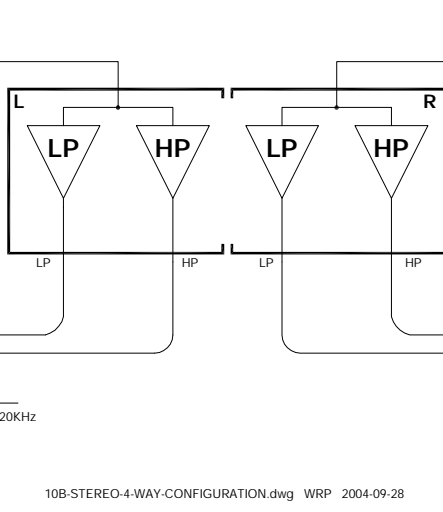

CROSSOVER #1
10B-LR, 10B-STD or 10B-SUB
3-Way Mono mode

CROSSOVER #2
10B-LR, 10B-STD or 10B-SUB
3-Way Mono mode

CROSSOVER #1
SPECIALLY MODIFIED 10B-LR, 10B-STD or 10B-SUB
DUAL CHANNEL BAND PASS

CROSSOVER #2
10B-LR, 10B-STD or 10B-SUB
STEREO 2-WAY MODE

CROSSOVER #3
SPECIALLY MODIFIED 10B-LR, 10B-STD or 10B-SUB
DUAL CHANNEL BAND PASS