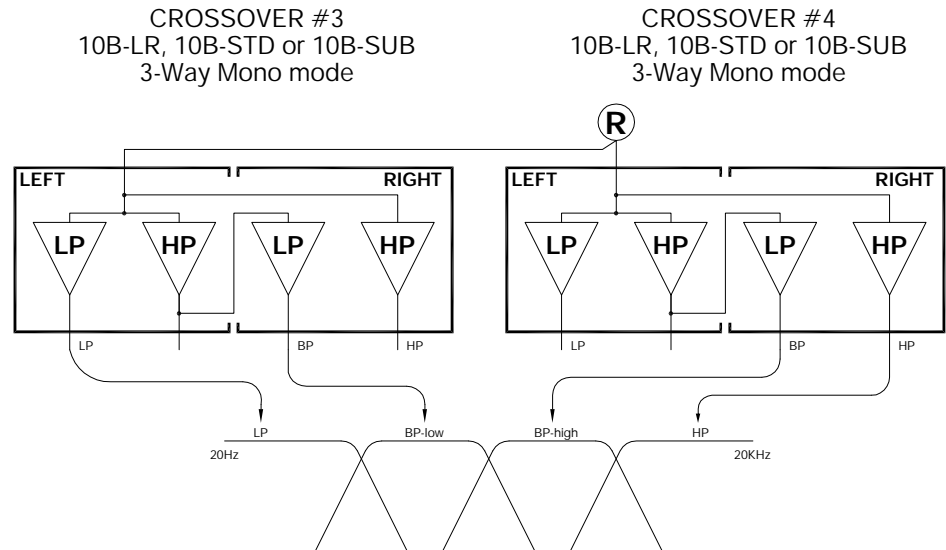

CROSSOVER #1
10B-LR, 10B-STD or 10B-SUB
3-Way Mono mode

CROSSOVER #2
10B-LR, 10B-STD or 10B-SUB
3-Way Mono mode

CROSSOVER #1
SPECIALLY MODIFIED 10B-LR, 10B-STD or 10B-SUB
DUAL CHANNEL BAND PASS

CROSSOVER #2
10B-LR, 10B-STD or 10B-SUB
STEREO 2-WAY MODE

CROSSOVER #3
SPECIALLY MODIFIED 10B-LR, 10B-STD or 10B-SUB
DUAL CHANNEL BAND PASS